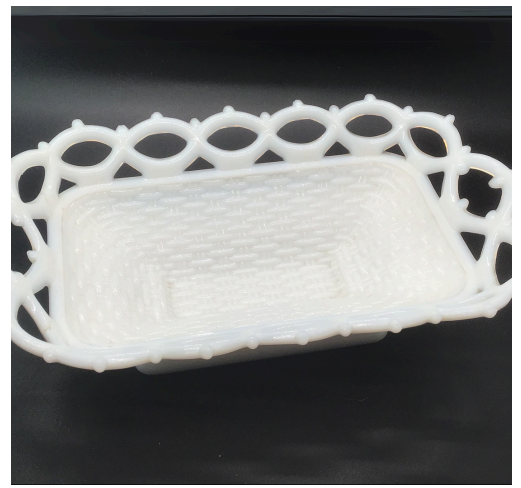

Terms on Contents

See the full auction terms inside the AuctionOhio link before bidding. Successful bidders will be emailed after closing of the auction. Please pay your invoice online using your Auction OH account immediately and definitely prior to pickup. ABSOLUTELY no checks will be accepted at that time.

Auction by Order of: Multiple Owners
Auctioneer/Realtor: Don Grace
Auction Conducted by: Whipple Auction & Realty

Thank you for voting for us!