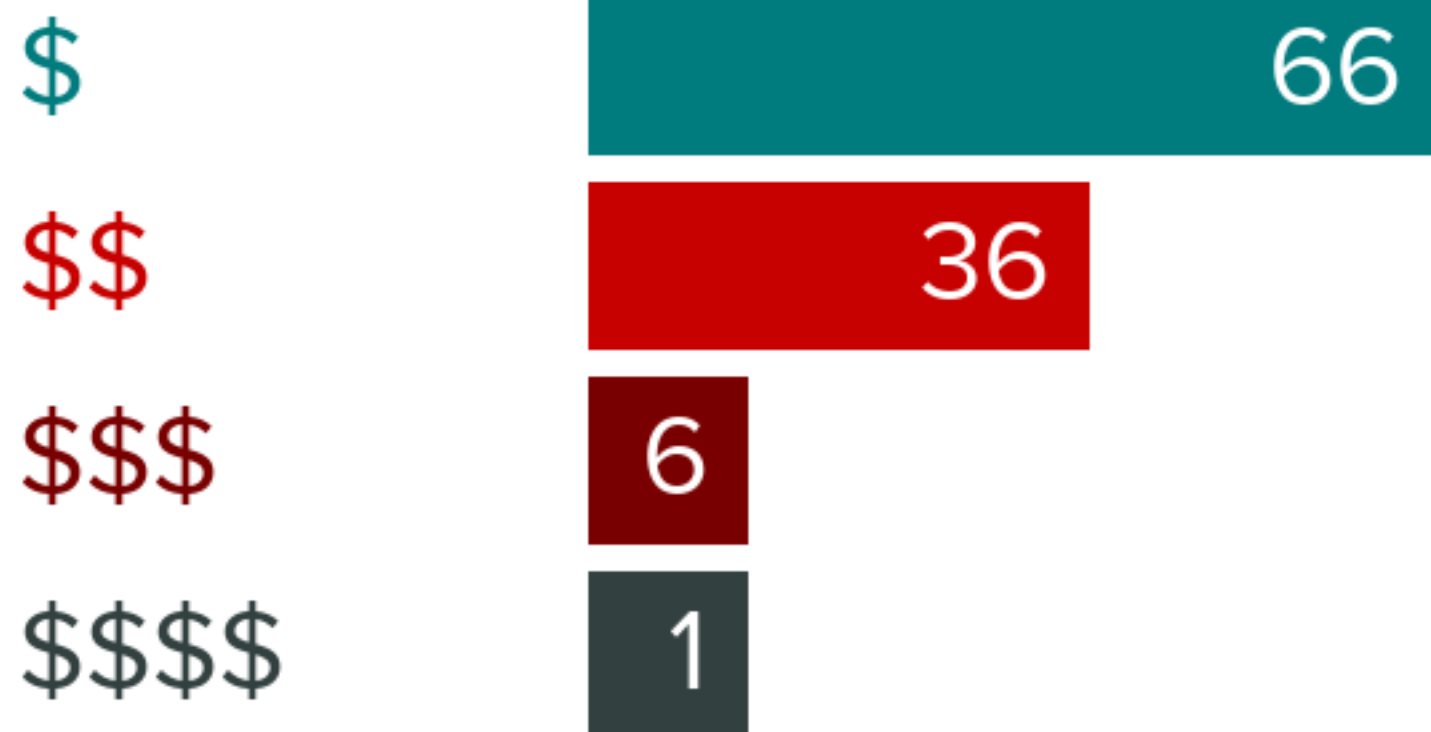

FOOD REPORT

NEIGHBORHOOD EATS

This home is located near **102** moderately priced restaurants and has an **above average** variety of cuisines.

121

WITHIN 5 MILES

GOOD EATS BY CATEGORY

AMERICAN	26
FAST FOOD	19
MEXICAN	16
PIZZA	14
ASIAN	7
ITALIAN	7
BARS	6
INTERNATIONAL	5
BARBECUE	4
OTHER	9