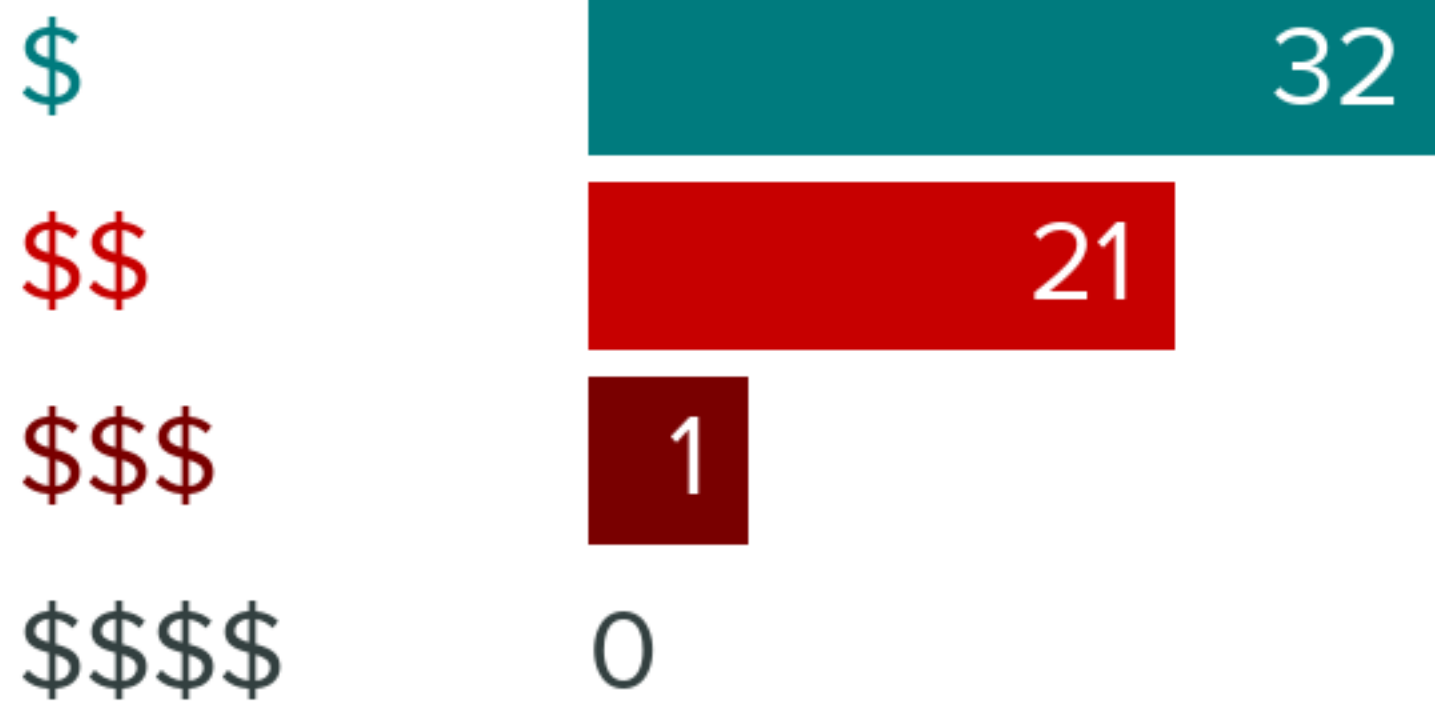

FOOD REPORT

NEIGHBORHOOD EATS

This home is located near **53** moderately priced restaurants and has an **average** variety of cuisines.

56

WITHIN 5 MILES

GOOD EATS BY CATEGORY

AMERICAN	15
PIZZA	10
FAST FOOD	8
MEXICAN	6
ITALIAN	5
ASIAN	3
STEAKHOUSES	2
INTERNATIONAL	1
KOREAN	1
OTHER	5